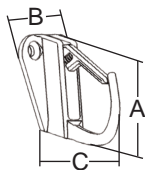

SUNSHADE SYSTEM OPTIONAL ACCESSORIES

Stainless Steel 316

- A welded D-ring sewn into fabric for fastening is recommended.
- 8631407 is sold in pairs.
- Screw size of #8631407: #8 or M4.
- Screw size of #2110014-8: #6 or M4.

0618004

8631407

8928263

2110014-8

Bulk No.	Model	A mm	B mm	C mm	Ø mm
0618004	Welded D Ring	30(1-3/16")	33.5(1-5/16")	25.5(1")	4(5/32")
8631407	Snap Hook	38(1-1/2")	33(1-5/16")	24(1")	-
8928263	Heavy Duty Webbing Snap Hook	26(1")	50(2")	-	-
2110014-8	Eye Strap	61(2-3/8")	22(7/8")	-	6(1/4")