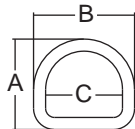

SUNSHADE SYSTEM OPTIONAL ACCESSORIES

Stainless Steel 316

- A welded D-ring sewn into fabric for fastening is recommended.
- 8631407 is sold in pairs.
- Screw size of #8631407: #8 or M4.
- Screw size of #2110014-8: #6 or M4.

0618004

8631407

8928263

2110014-8

Bulk No.	Model	A mm	B mm	C mm	Ø mm
0618004	Welded D Ring	30(1-3/16")	33.5(1-5/16")	25.5(1")	4(5/32")
8631407	Snap Hook	38(1-1/2")	33(1-5/16")	24(1")	-
8928263	Heavy Duty Webbing Snap Hook	26(1")	50(2")	-	-
2110014-8	Eye Strap	61(2-3/8")	22(7/8")	-	6(1/4")