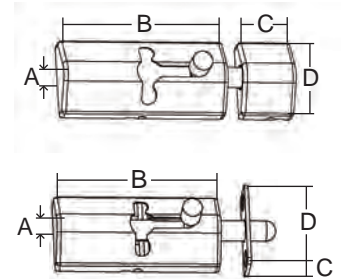

DELUXE BARREL BOLT

Stainless Steel 316 Cover & Nylon Body

- Deluxe appearance.
- Knob can be positioned to keep the door open.
- Spring slide assures constant engagement.
- Snap cover to conceal installation fasteners.
- Screw size #8.

Patented

Video

Bulk No.	Strike	A mm	B mm	C mm	D mm
0407121	Standard Strike	15(5/8")	67(2-5/8")	22(7/8")	31(1-1/4")
0407122	No Strike	15(5/8")	67(2-5/8")	-	-
0407123	Flush Strike	15(5/8")	67(2-5/8")	15(5/8")	35(1-3/8")